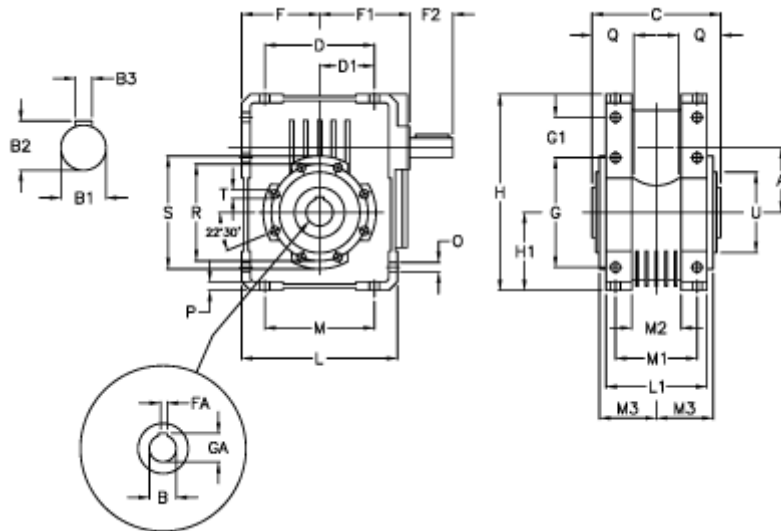

Article number: 3922075050700

Description: Worm gear with solid input shaft  
W 75U-50-HS unassembled

## Measures

|           |                           |           |           |
|-----------|---------------------------|-----------|-----------|
| A = 75.00 | Description = W 75U-xx-HS | H = 220.5 | O = 10.5  |
| B = 30    | F = 87.0                  | H1 = 87.0 | P = 9     |
| B1 = 19   | F1 = 124.5                | L = 174   | Q = 40    |
| B2 = 21.5 | F2 = 40                   | L1 = 104  | R = 110   |
| B3 = 6    | FA = 8                    | M = 126   | S = 125   |
| C = 127   | G = 126                   | M1 = 82   | T = M8x14 |
| D = 109.5 | G1 = 46.5                 | M2 = 44   | U = 90    |
| D1 = 46.5 | GA = 33.3                 | M3 = 58.5 |           |